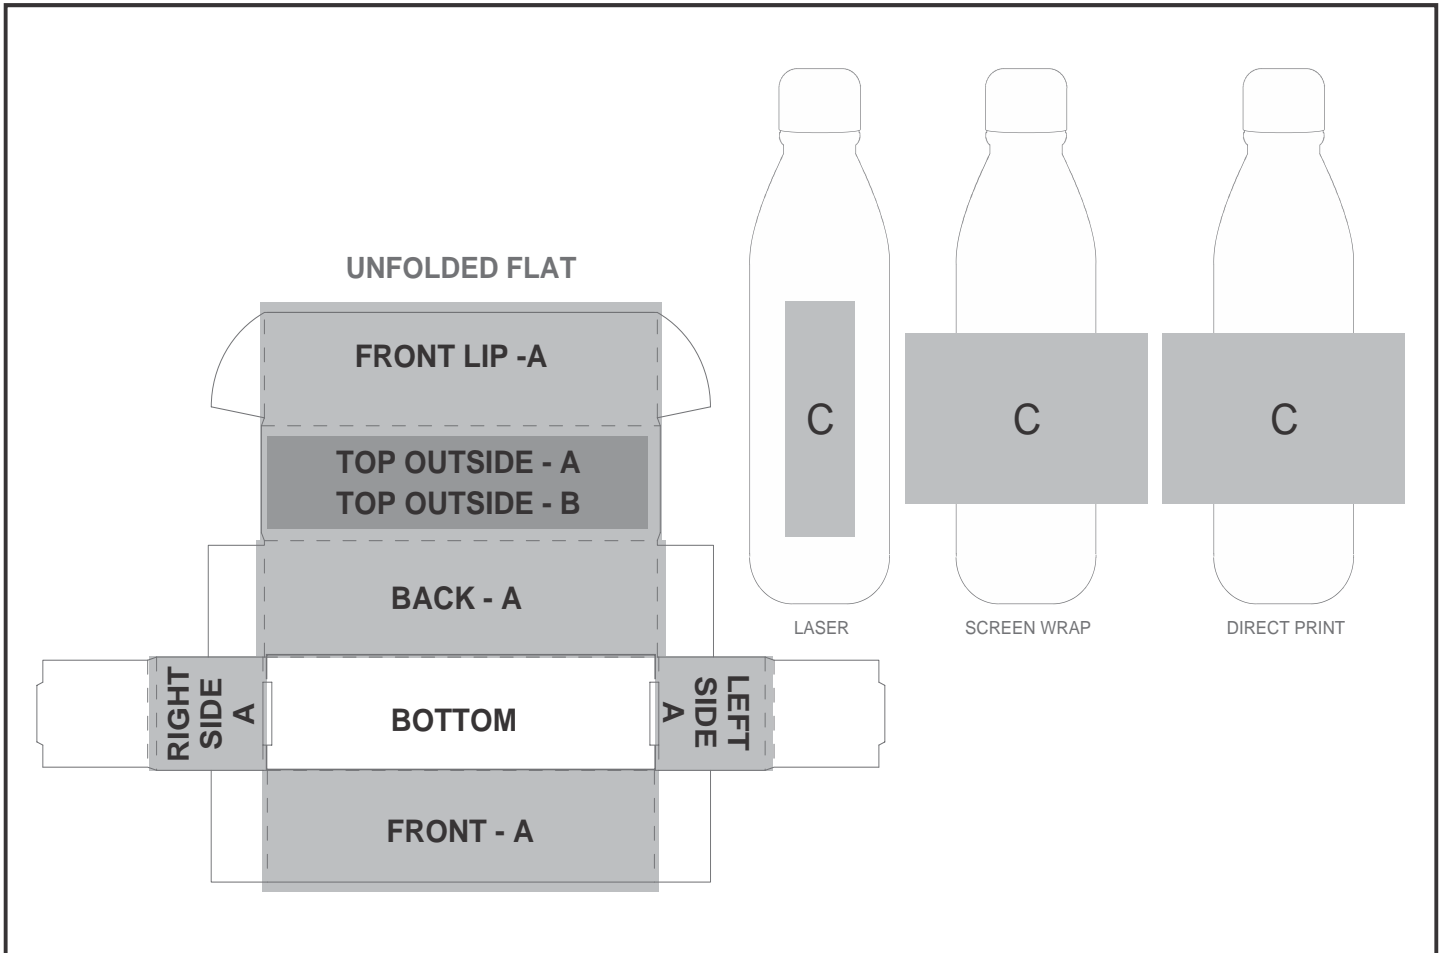

GF-AL-1213-B

Altitude Jet Bottle in Bianca Custom Gift Box

Need to know:

Includes 1-Position Direct Print on Box AND 1-Position Screen Wrap OR 1-Position Laser Engraving on Bottle (setup fees apply)

- Please Note: Due to the nature of the printing process, any white in a logo cannot be branded and we cannot guarantee an exact colour match as the box has a mate finish. The nature and inconsistency of the pre-cut boards may create a 1-3mm of unbranded space on the front lip and imperfections maybe be found within the print. Large solid coverage prints are not recommended, if large solid coverage is required, it is recommended on kraft boxes as imperfections are less noticeable.

- Laser Colour: Tonal

Branding Options:

Position	Branding Method (Branding Code)	No. of Colours	Dimension
A	Digital Custom Packaging (DCP-CHG-2)	Full Colour	436,5mm wide x 364,5mm high
B	Digital Custom Packaging (DCP-CHG-2)	Full Colour	258mm wide x 62mm high
C	Laser Engraving (LB)	N/A	35mm wide x 110mm high
C	Screen Wrap (SW)	1 Colour	180mm wide x 80mm high

C	Digital Print Drinkware (DP-C)	Full Colour	100mm wide x 70mm high
C	Digital Print Drinkware (DP-D)	Full Colour	200mm wide x 100mm high